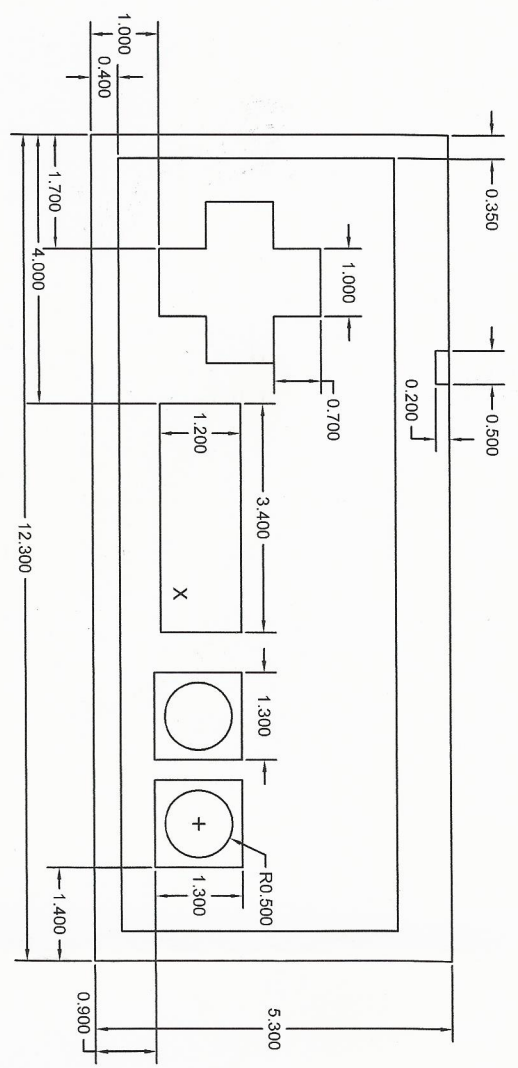

DATE	REV	DESCRIPTION	DATE	APPROVED

NES Controller

DATE	REV	DESCRIPTION	DATE	APPROVED

SCALE 1:1