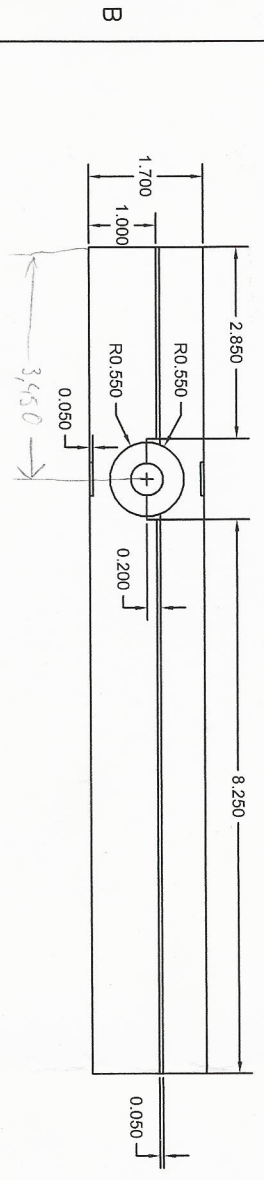

DATE	REV	DESCRIPTION	DATE	APPROVED

NES Controller

DATE	REV	DESCRIPTION	DATE	APPROVED

SCALE 1:1