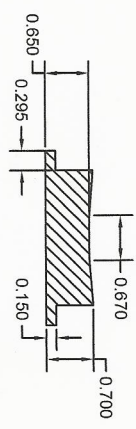

DATE	REV	DESCRIPTION	DATE	APPROVED

NES Controller

DATE	REV	DESCRIPTION	DATE	APPROVED

SCALE 1:1