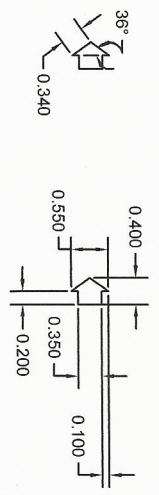

DATE	REV	DESCRIPTION	DATE	APPROVED

NES Controller

DATE	REV	DESCRIPTION	DATE	APPROVED

SCALE 1:1